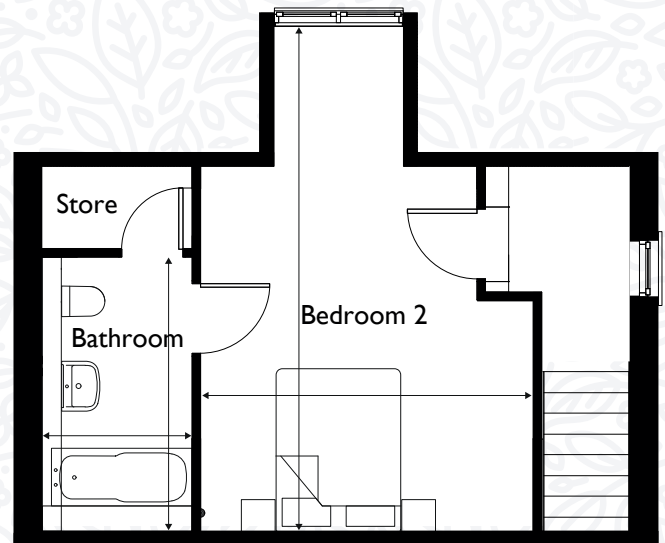

The Welburn

2 bedroom bungalow

Mickle Hill
RETIREMENT VILLAGE

Dimensions

Living Room	5.13m x 3.31m	16.83ft x 10.86ft
Kitchen/ Dining	4.63m x 3.38m	15.19ft x 11.09ft
Bedroom 1	3.83m x 3.65m	12.57ft x 11.97ft
Bedroom 2	5.94m x 4.00m	19.50ft x 13.12ft
Shower Room	2.31m x 2.18m	7.58ft x 7.15ft
Bathroom	3.30m x 1.80m	10.85ft x 5.90ft
Total Area	96.40m²	1038ft²

Ground Floor

First Floor