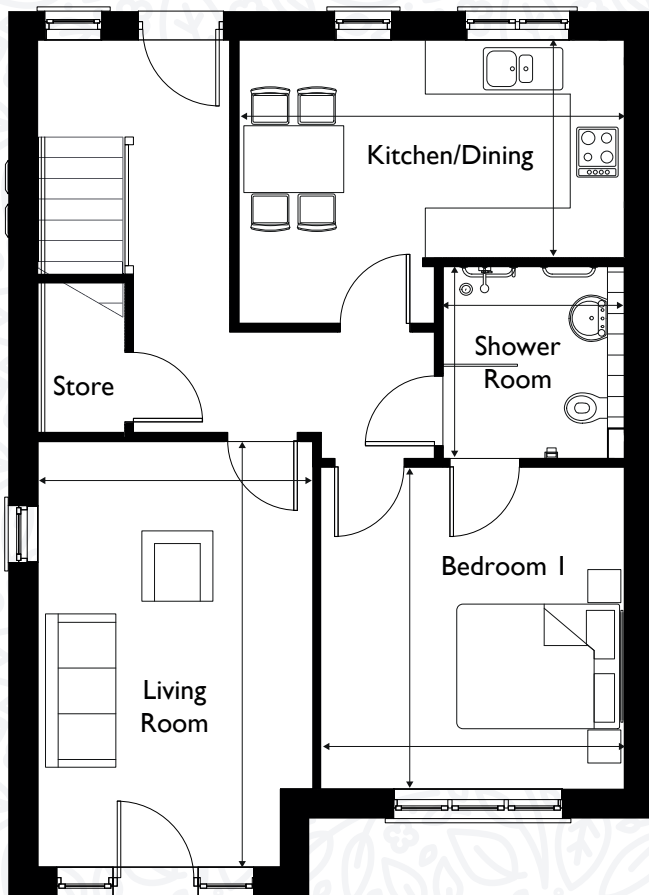

The Welburn

2 bedroom bungalow

Mickle Hill
RETIREMENT VILLAGE

Dimensions

Living Room	5.13m x 3.31m	16.83ft x 10.86ft
Kitchen/ Dining	4.63m x 3.38m	15.19ft x 11.09ft
Bedroom 1	3.83m x 3.65m	12.57ft x 11.97ft
Bedroom 2	5.94m x 4.00m	19.50ft x 13.12ft
Shower Room	2.31m x 2.18m	7.58ft x 7.15ft
Bathroom	3.30m x 1.80m	10.85ft x 5.90ft
Total Area	96.40m²	1038ft²

Ground Floor

First Floor